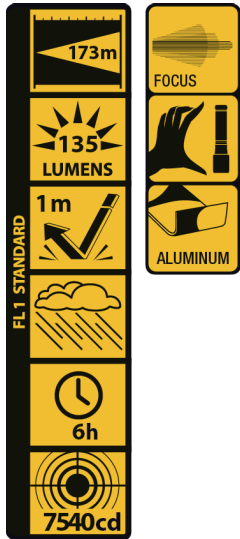

3 Watt LED Flashlight • 135 Lumen Power • FOCUS Function

M-FL-018-DU

Function	On - Off - Focus
LED Type	3 Watt LED
Light Output	135 lumens
Beam Distance	173m
Run Time	6h
Water Resistance	IPX4
Material	Aluminium
Color	Black with copper metal ring
Battery operated	3x AAA Alkaline included
Accessory	Hand strap
Dimensions	ø 3.30cm x 10.90cm
Packaging	1 piece in blister
EAN	0884620049652

Hand strap included